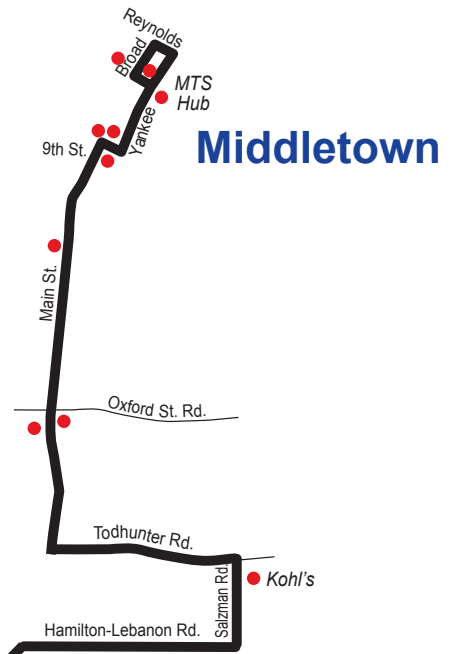

● Bus Stops
Map not to scale