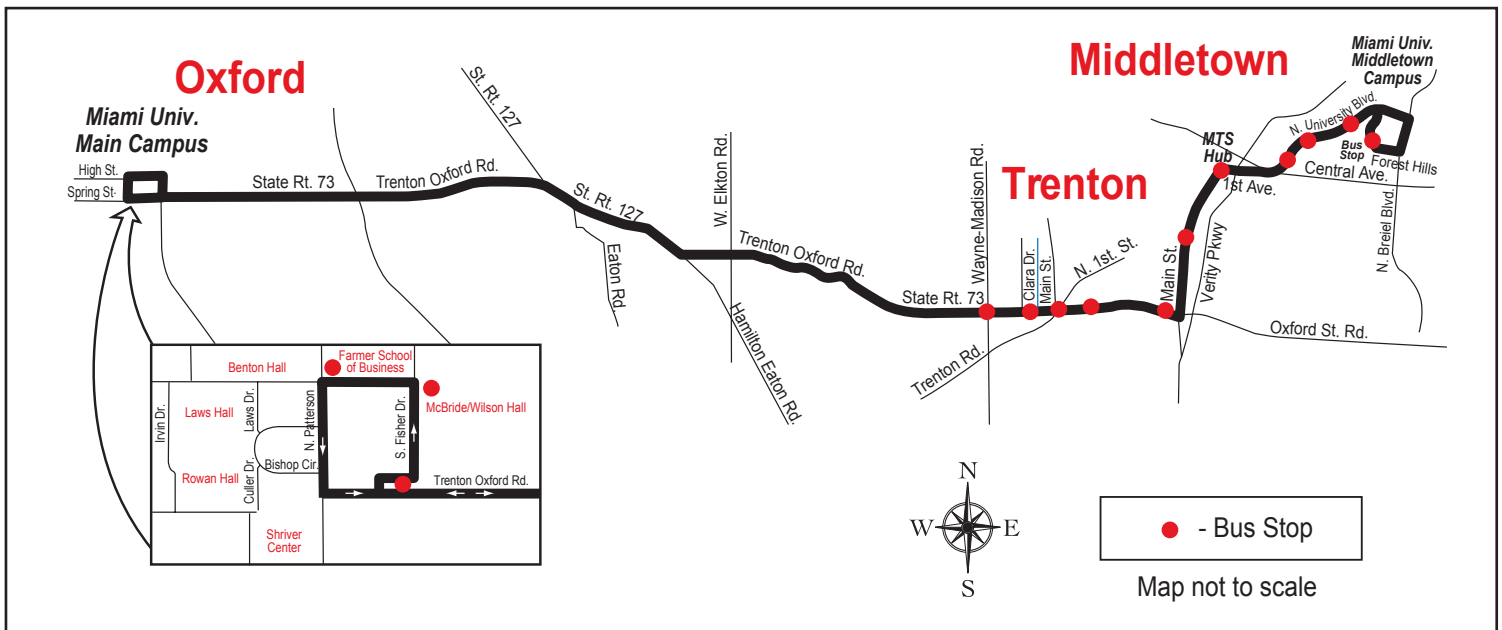

$2.00 per one-way trip

Half Fare

Passengers with an approved half fare application or ADA application on file and display the proper certification card are eligible to receive half fare privileges on all BCRTA and MTS fixed and commuter routes.

Persons presenting a valid Miami University ID at boarding may ride BCRTA U & R routes for free!

Title VI Notice of Public Rights Butler County Regional Transit Authority

The Butler County Regional Transit Authority (BCRTA) operates all services, routes and accommodations without regard to race, color, or national origin in accordance with Title VI of the Civil Rights Act of 1964. Any person who believes she or he has been aggrieved by any unlawful discriminatory practice under Title VI may file a complaint with the BCRTA of Hamilton, OH and/or the Federal Transit Administration.

For more information on the BCRTA civil rights program, and the procedures to file a complaint, contact (513) 785-5022; or visit our administrative office at 3045 Moser Ct. Hamilton, OH 45011. For more information, visit www.butlercountyrta.com.

A complainant may file a complaint directly with the Federal Transit Administration by completing a Title VI Complaint form and mailing it to the Office of Civil Rights, Attention: Title VI Program Coordinator, East Building, 5th Floor-TCR, 1200 New Jersey Ave., SE, Washington, DC 20590

If information is needed in another language, contact the BCRTA at 513-785-5022. Para obtener más información llame a BCRTA al 513-785-5022.